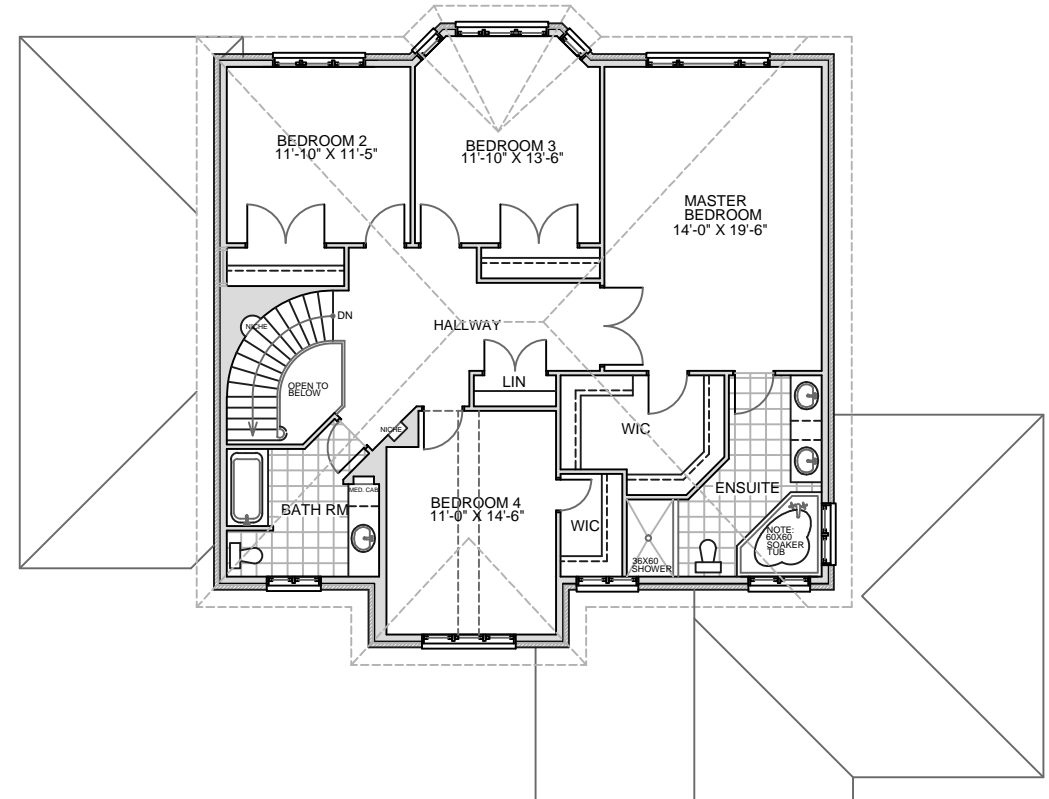

The
ASPEN-ESTATE

3005 Sq. ft.

FIRST FLOOR PLAN
AREA: 1,602 SQFT

SECOND FLOOR PLAN
AREA: 1,403 SQFT

THE ASPEN-ESTATE

3,005 SQFT