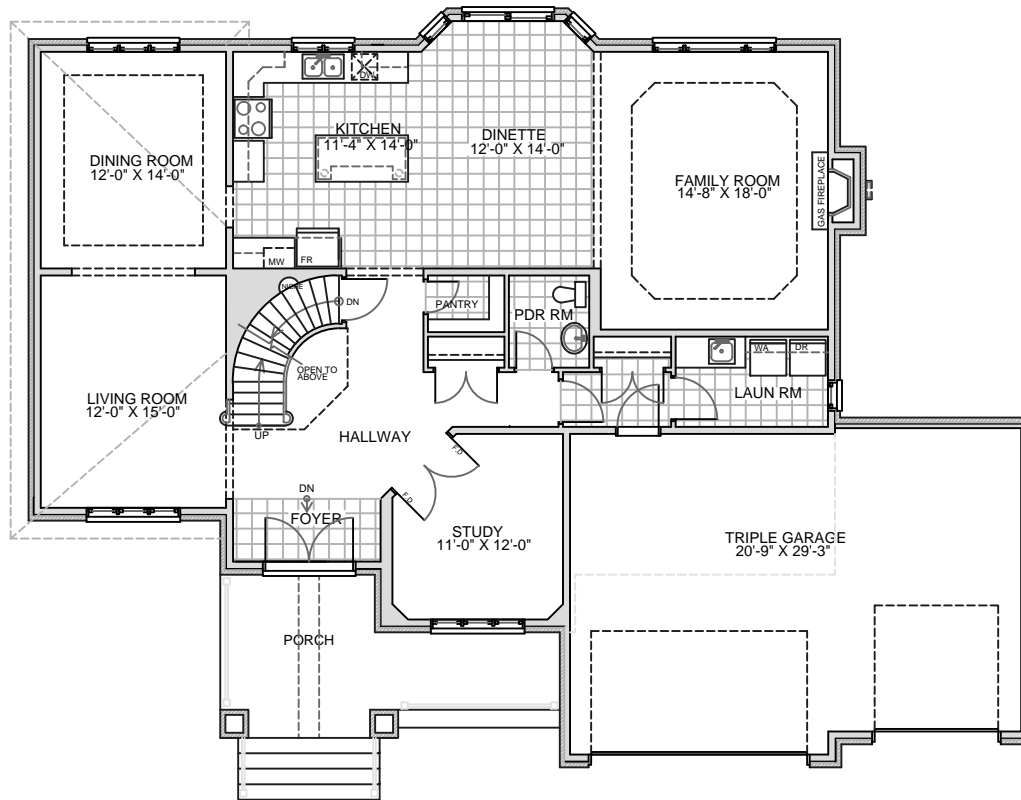

The
ASPEN-ESTATE

3005 Sq. ft.

FIRST FLOOR PLAN
AREA: 1,602 SQFT

SECOND FLOOR PLAN
AREA: 1,403 SQFT

THE ASPEN-ESTATE

3,005 SQFT