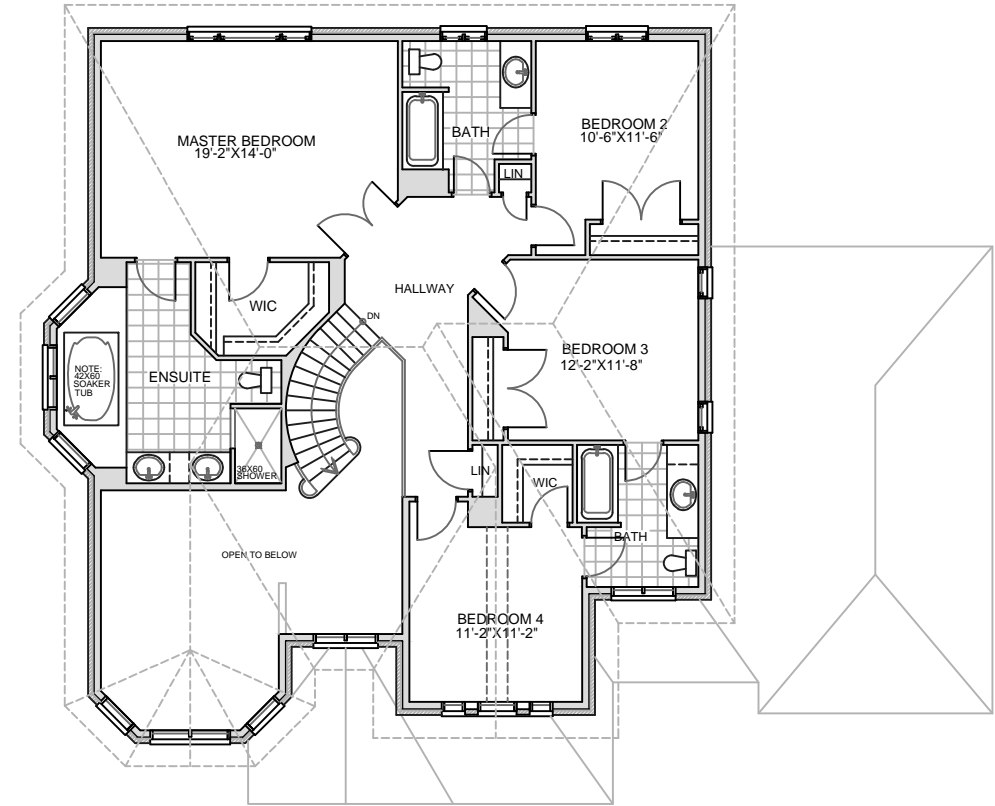

The
CAMELOT-ESTATE

3200 Sq. ft.

FIRST FLOOR PLAN
AREA: 1,525 SQFT

SECOND FLOOR PLAN
AREA: 1,675 SQFT

THE CAMELOT-ESTATE

3,200 SQFT