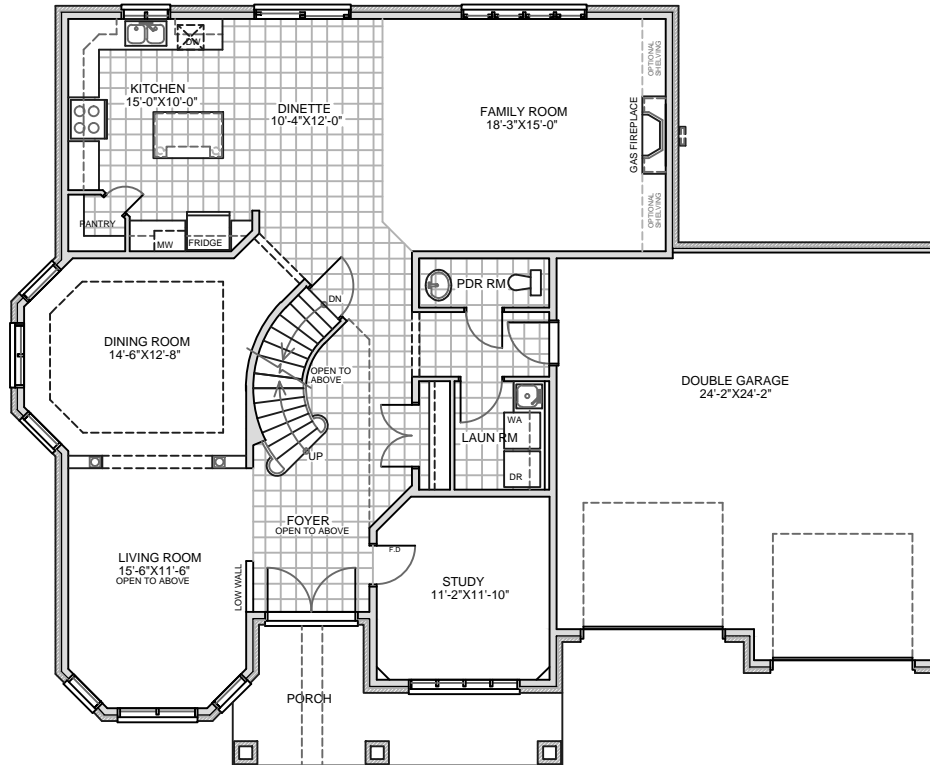

The
CAMELOT-ESTATE

3200 Sq. ft.

FIRST FLOOR PLAN
AREA: 1,525 SQFT

SECOND FLOOR PLAN
AREA: 1,675 SQFT

THE CAMELOT-ESTATE

3,200 SQFT