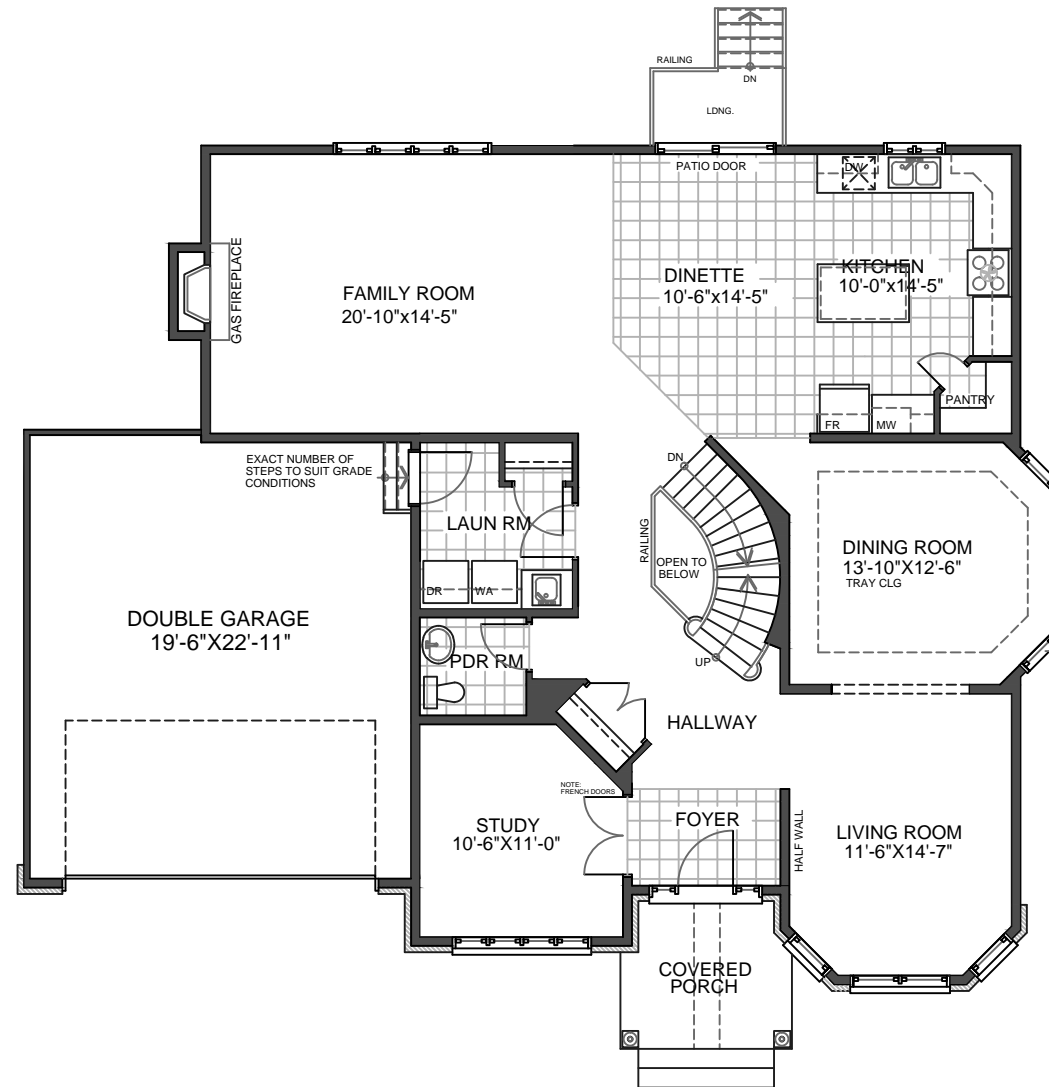

The
CAMELOT 2,785 Sq.ft.

BASEMENT PLAN

FIRST FLOOR PLAN
AREA: 1,487 SQFT

FIRST FLOOR PLAN
AREA: 1,252 SQFT PLUS 43 SQ.FT OF OPEN SPACE

THE CAMELOT

2,785 SQFT