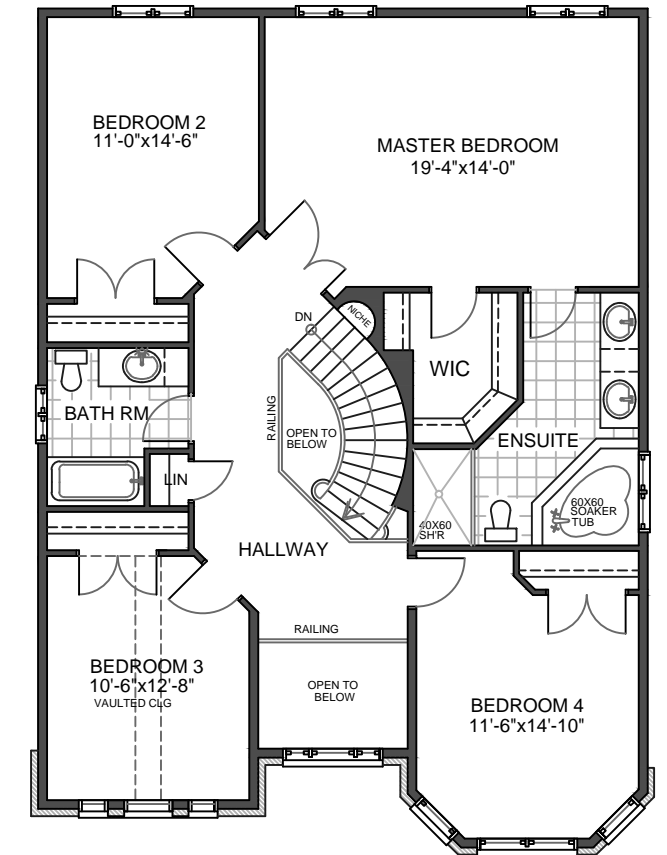

The
CAMELOT 2,785 Sq.ft.

BASEMENT PLAN

FIRST FLOOR PLAN
AREA: 1,487 SQFT

FIRST FLOOR PLAN
AREA: 1,252 SQFT PLUS 43 SQ.FT OF OPEN SPACE

THE CAMELOT

2,785 SQFT