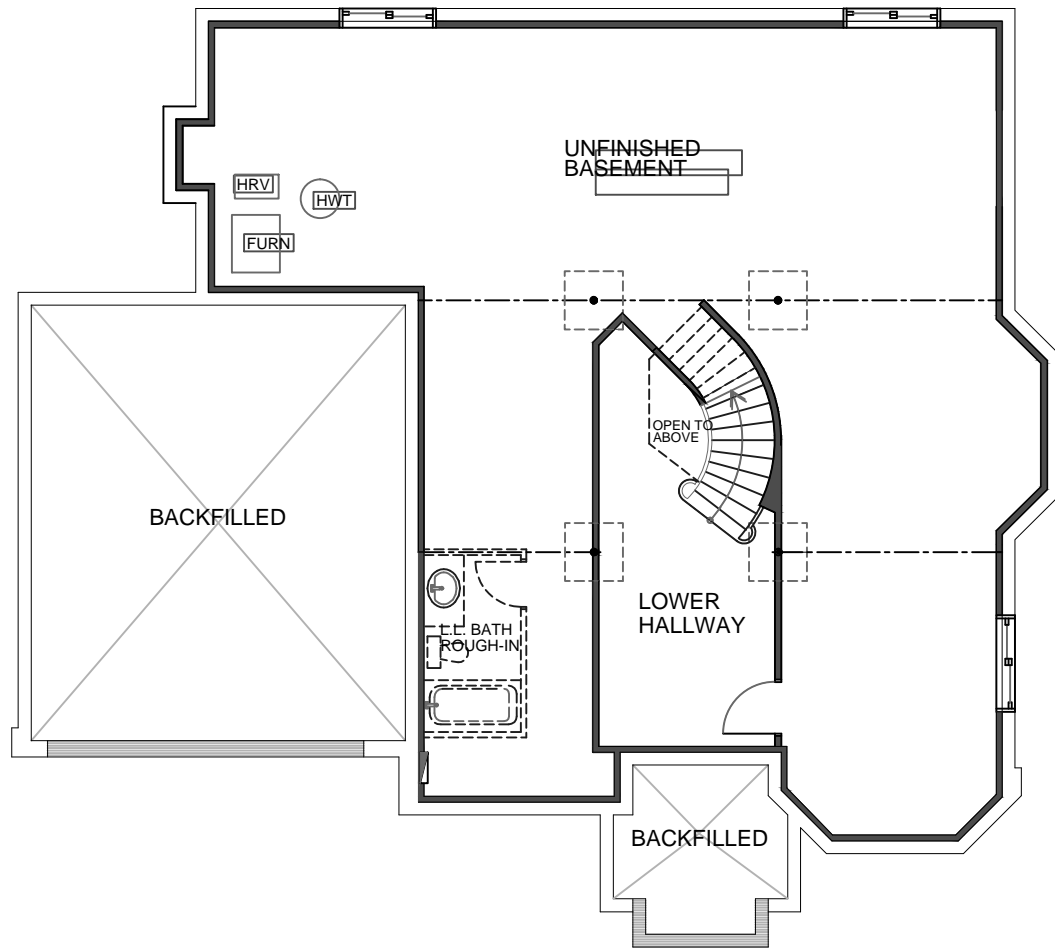

The
CAMELOT 2,785 Sq.ft.

BASEMENT PLAN

FIRST FLOOR PLAN
AREA: 1,487 SQFT

FIRST FLOOR PLAN
AREA: 1,252 SQFT PLUS 43 SQ.FT OF OPEN SPACE

THE CAMELOT

2,785 SQFT