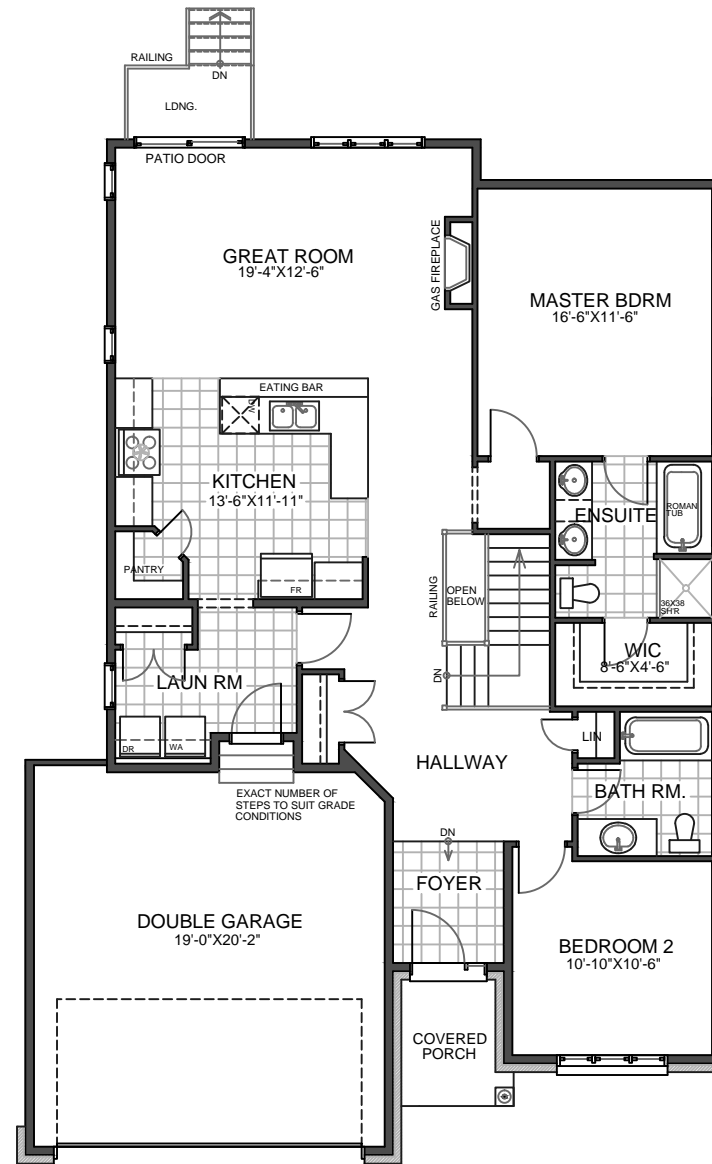

The
GRAYSLAKE 1,362 Sq.ft.

BASEMENT PLAN

FIRST FLOOR PLAN
1,362 SQFT

THE GRAYSLAKE

1,362 SQFT