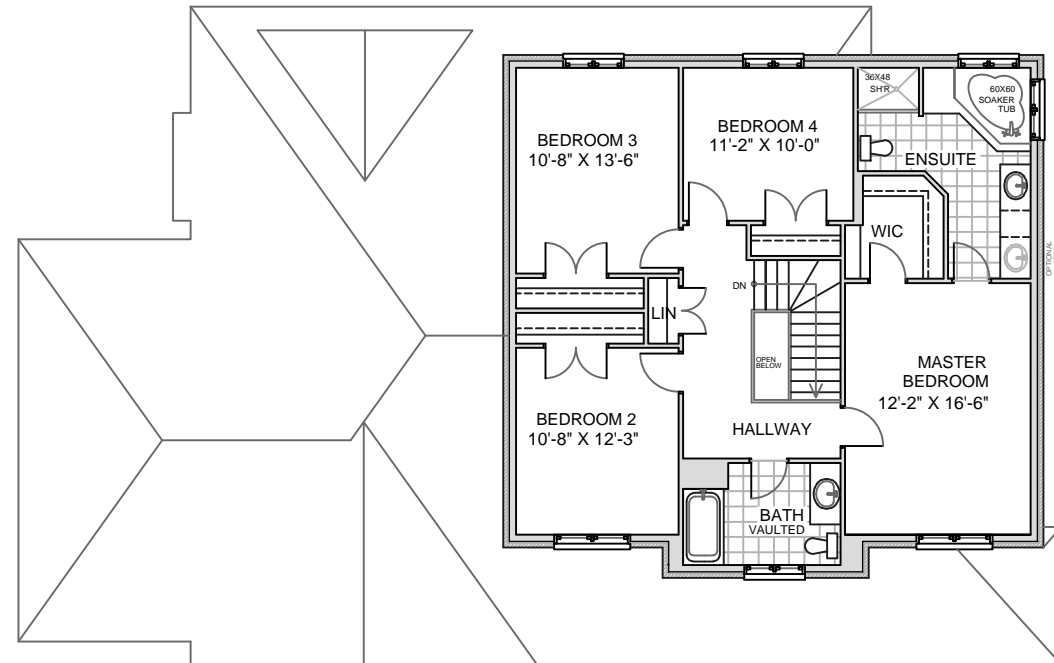

*The*  
**WELLINGTON-ESTATE**

*2550 Sq. ft.*

**FIRST FLOOR PLAN**  
AREA: 1,432 SQFT

**SECOND FLOOR PLAN**  
AREA: 1,118 SQFT

# THE WELLINGTON-ESTATE

2,550 SQFT