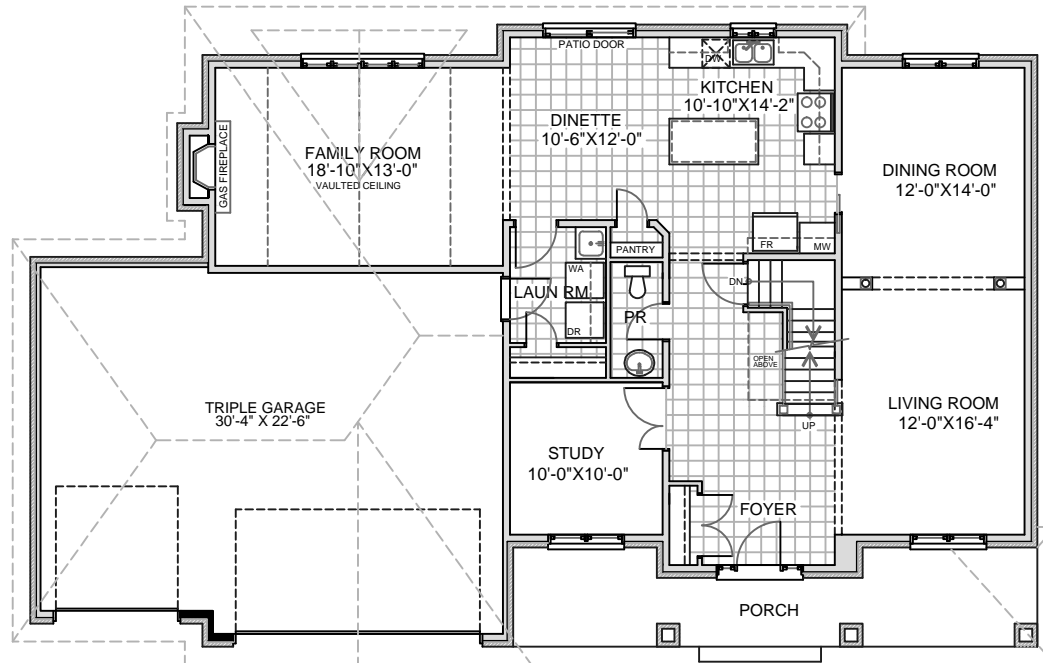

*The*  
**WELLINGTON-ESTATE**

*2550 Sq. ft.*

**FIRST FLOOR PLAN**  
AREA: 1,432 SQFT

**SECOND FLOOR PLAN**  
AREA: 1,118 SQFT

# THE WELLINGTON-ESTATE

2,550 SQFT