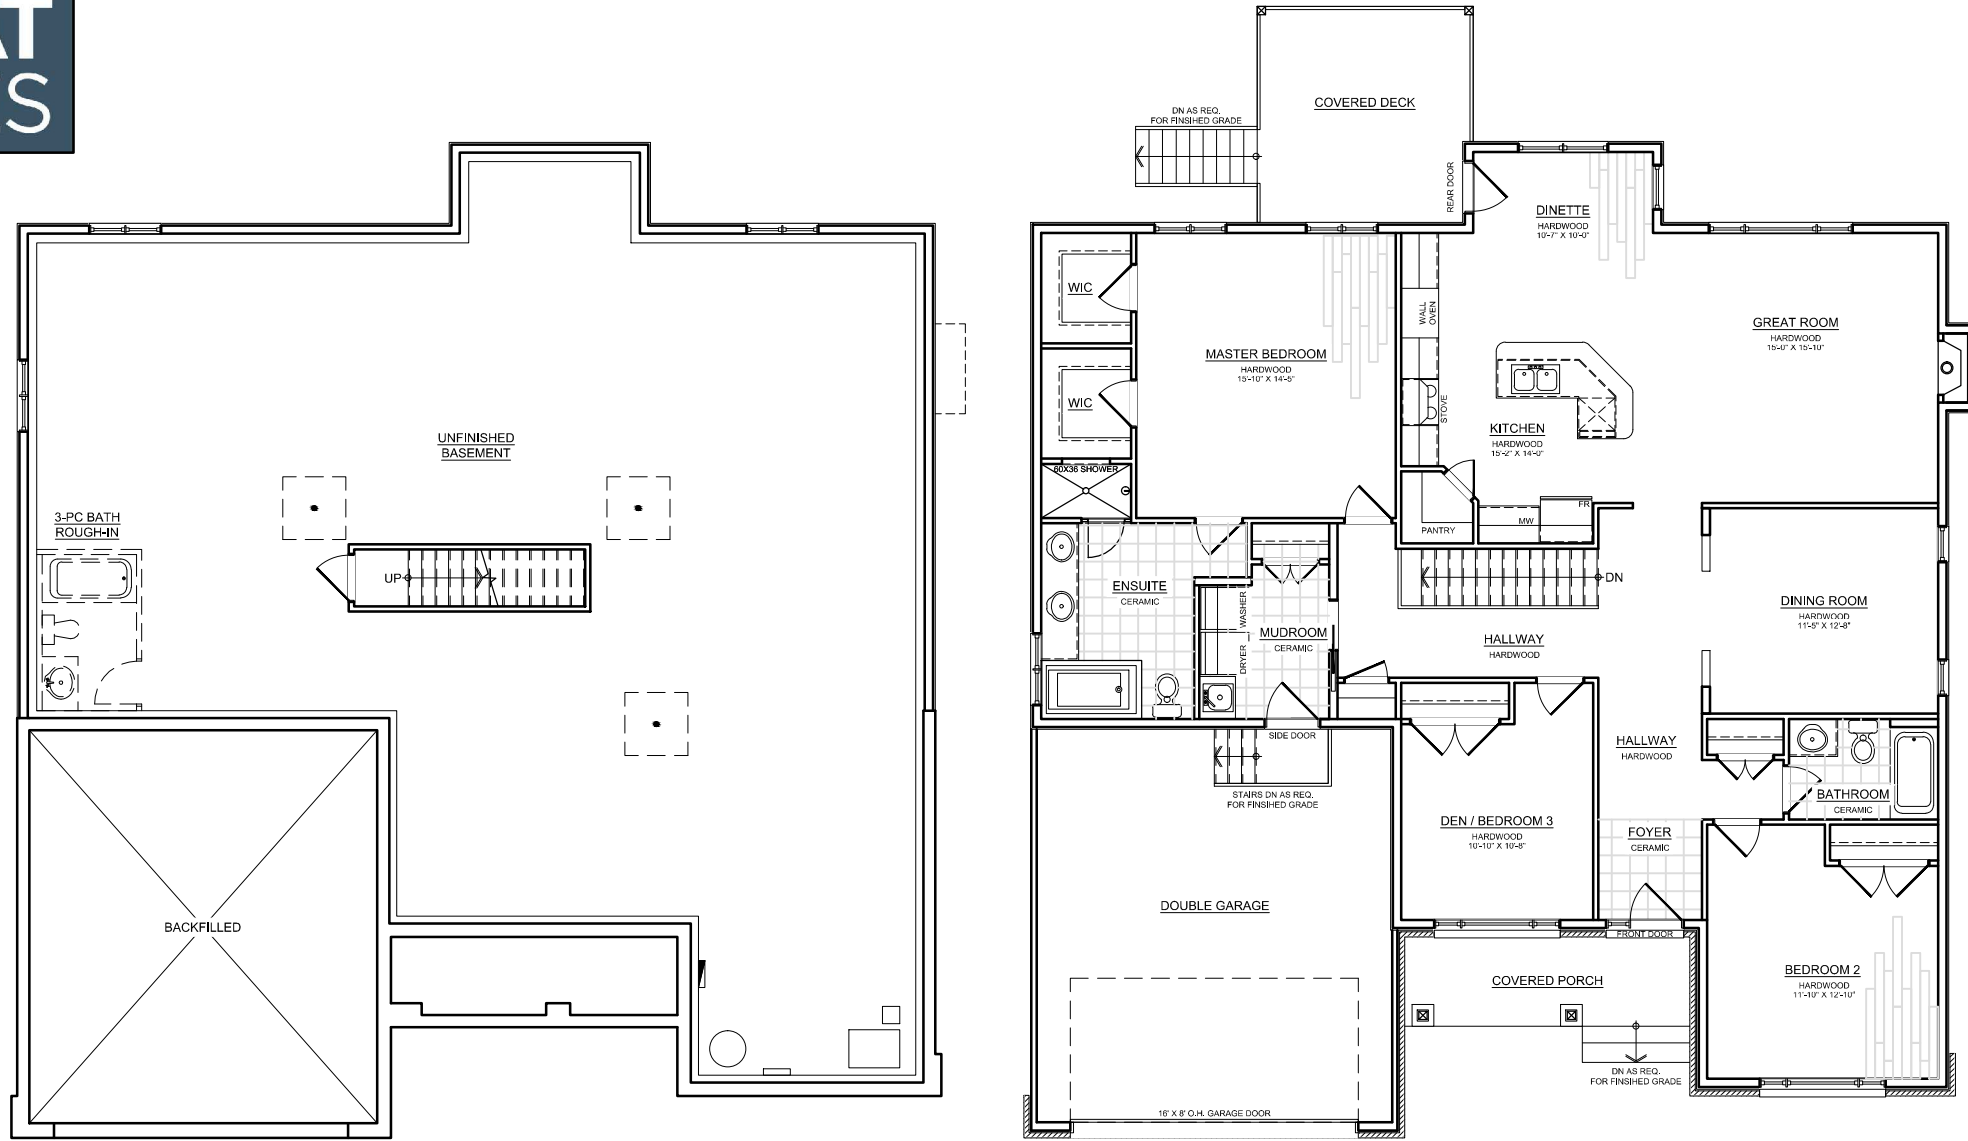

THE LOCKHEART

1,931 SQFT
HG30

THE LOCKHEART

1,931 SQFT
HG30

BASEMENT PLAN

FIRST FLOOR PLAN
1,931 SQFT

Plans, elevations, specifications and dimensions are subject to change without notice. Square footage is approximate. E. & O.E.