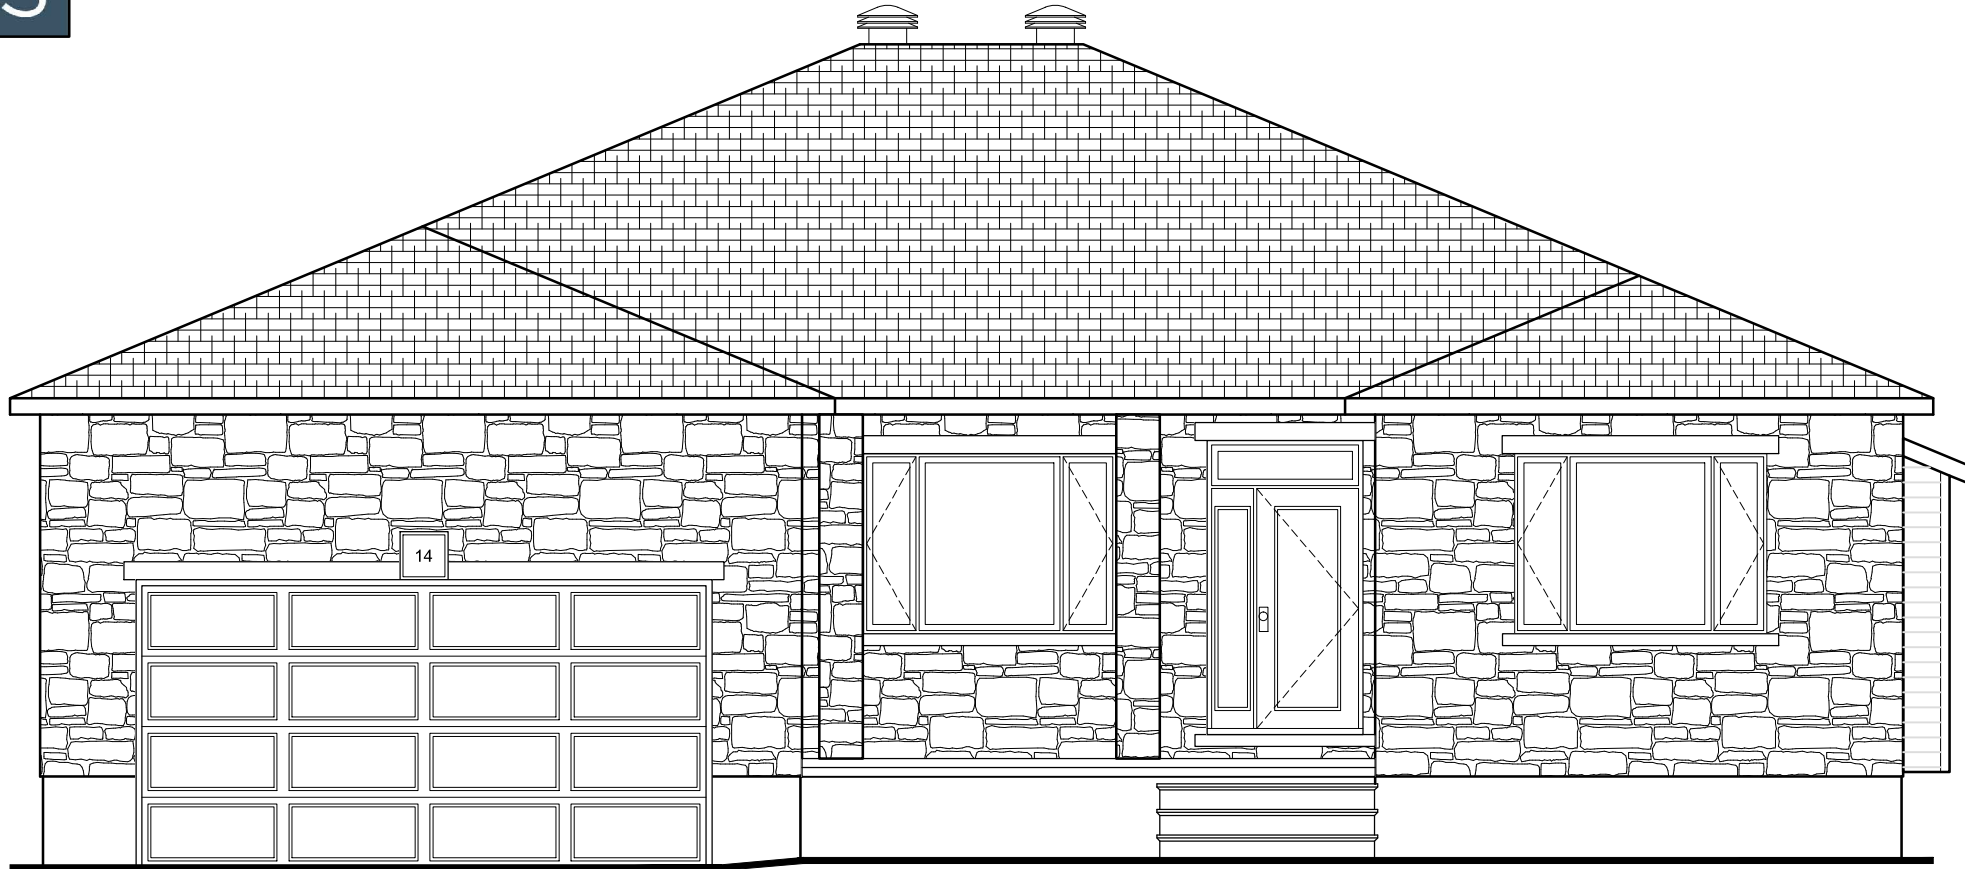

THE LOCKHEART

1,931 SQFT
HG30

THE LOCKHEART

1,931 SQFT
HG30

BASEMENT PLAN

FIRST FLOOR PLAN
1,931 SQFT

Plans, elevations, specifications and dimensions are subject to change without notice. Square footage is approximate. E. & O.E.